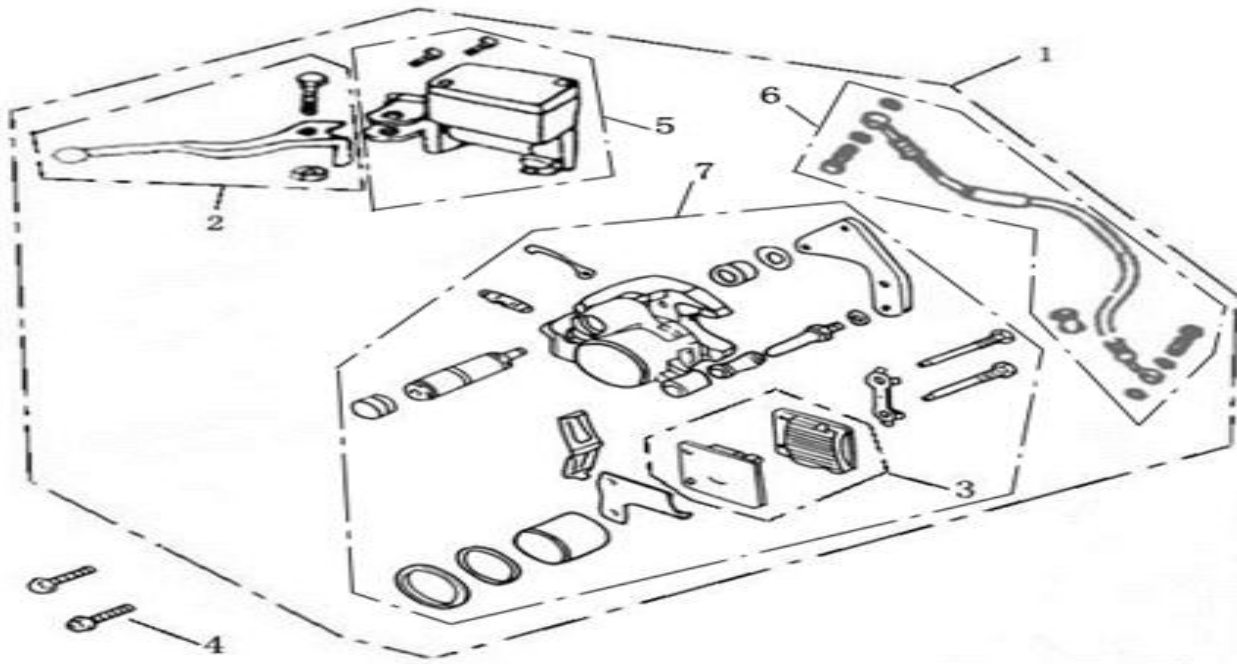

F-4 FRONT BRAKE

Ref No	Part No	Chinese	Description	Qty
1	TK4F0401		FRONT BRAKE (EX DISK)	1
1	TK4F0402		HANDLE FR	1
2	TK4F0403		PAD SET FR	1
2	TK4F0404		BOLT	2
3	TK4F0405		CYLINDER COMP	1
4	TK4F0406		FR.BRAKE HOSE	1
5	TK4F0407		CALIPER ASSY	1
6	TK4F0408		BRAKE SWITCH	1
7	TK4F0409		HOLDER BRAKE HOSE	1