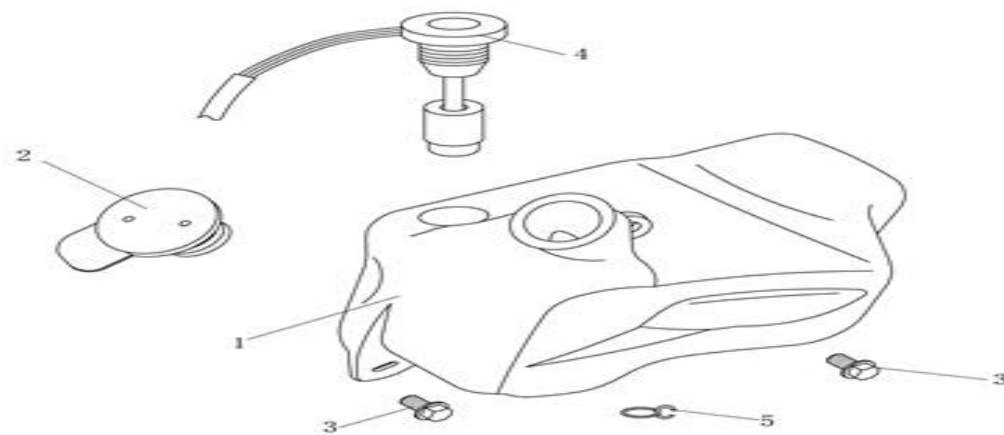

F-27 OIL TANK ASSY

Ref No	Part No	Chinese	Description	Qty
1	TBFF1301		OIL TANK	1
2	TBFF1302		OIL TANK CAP	1
3	TBFF1303	GB5789	BOLT 6×16	2
4	TBFF1304		OIL LEVER GAUGE ASSY.	1
5	TBFF1305	8	CLIP 8	1