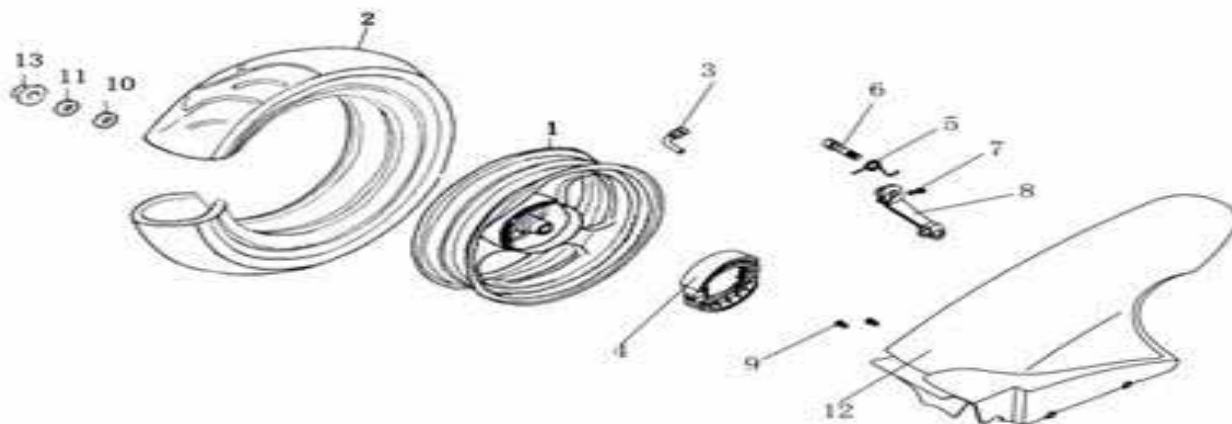

F-11 REAR WHEEL

REF NO	PART NO	CHINESE	DESCRIPTION	QTY
1	TB4F1101		WHEEL,RR,CASTING	1
2	TB4F1102		ARM,RR,BRAKE	1
3	TB4F1103		VALVE,RIM,TR412	1
4	TBFF1004		SHOE ASS'Y.,BRAKE	1
5	TBFF1005		SPRING	1
6	TBFF1006		CAM,RR,BRAKE	1
7	TBFF1007		BOLT	1
8	TB4F1008		ARM,RR,BRAKE	1
9	TBFF1009	M6×12	BOLT M6×12	3
10	TB4F1110	A	BUSH A,REAR WHEEL	1
11	TB4F1111	B	BUSH B,REAR WHEEL	1
12	TB4F1112		REAR FENDER	1
13	TB4F1113	M16×1.5	NUT,M16×1.5	1