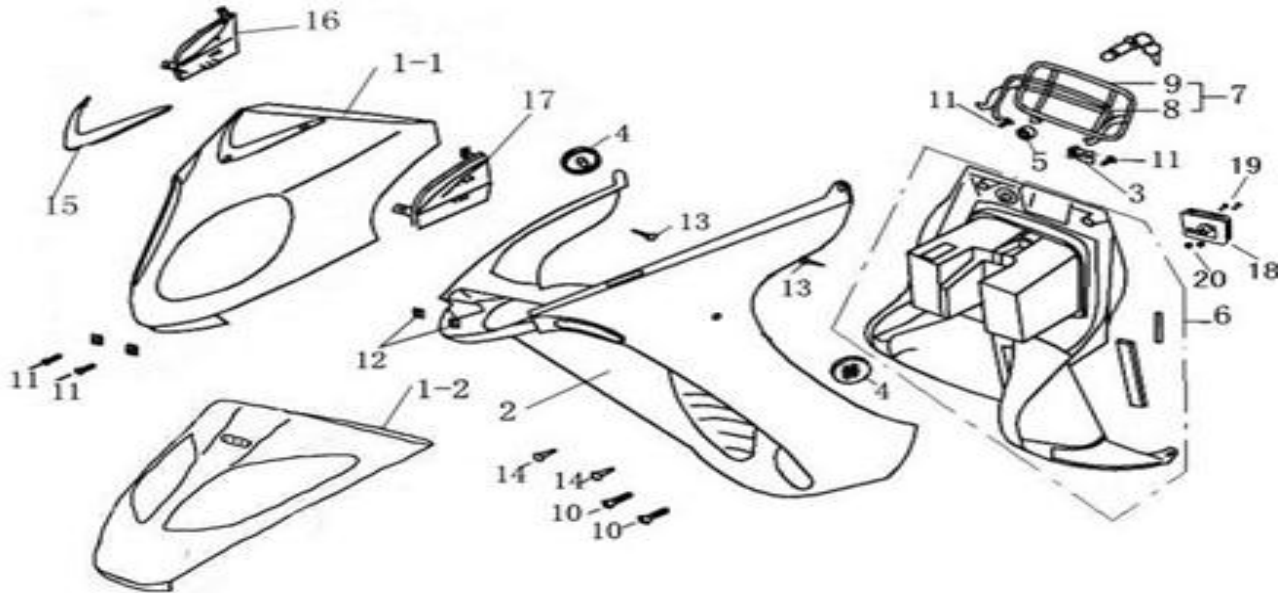

F-6 FRONT COVER BOX

REF NO	PART NO	CHINESE	DESCRIPTION	QTY	
2007.01.01	TK4F0601		COVER ASS'Y.,FR	1	
2007.01.02	TK3F0601		COVER ASS'Y.,FR	1	
2007.02.01	TK4F0602		COVER ASS'Y.,FR.SIDE	1	
2007.02.02	TK3F0602		COVER ASS'Y.,FR.SIDE	1	
3	TK4F0603		SPRING,LOCK KEY SETTING	2	
4	TK4F0604		SIDE REELECTOR	2	
5	TK4F0605	M6	NUT,FLANGE CAP 6MM	5	
6	TK4F0606		BOX ASS'Y.,INNER	1	
7	TK4F0607		LIDASS'Y.,INNER BOX	1	
8	TK4F0608		LABEL,GROVE BOX	1	
9	TK4F0609		LID,INNER BOX	1	
10	TK4F0610		BOLT,FLANGE	5	
11	TK4F0611	ST4.8×16	SCREW,UPPER SET. M5×16	11	
12	TK4F0612	M6	NUT,FLANGE CAP 6MM	5	
13	TK4F0613	M5	BOLT,CLOP,5MM	10	
14	TK4F0614	ST4.2×16	SCREW,WASHER	8	
15	TK4F0615		ADORNING,FR COVER	1	
16	TK4F0616		RIGHT VENT, FR COVER	1	
17	TK4F0617		LEFT VENT, FR COVER	1	
18	TK4F0618		POTHOOK,CRASH HELMET	1	
19	TK4F0619	M5×25	BOLT M5×25	2	
20	TK4F0620	M5	NUT M5	2	
21	TK4F0621		INSPECT COVER	1