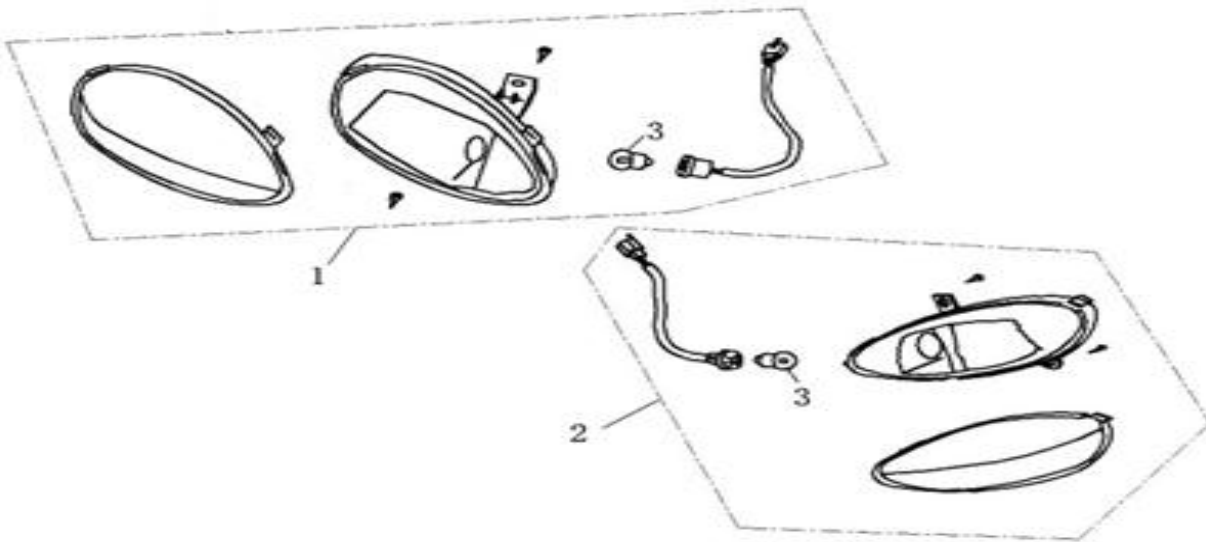

REF NO	PART NO	CHINESE	DESCRIPTION	QTY
1	TB4F2101		CUSHION ASS'Y	2
2	TB4F2102		BOLT,CUSHION UNDER	2

F-22 FRONT WINKER