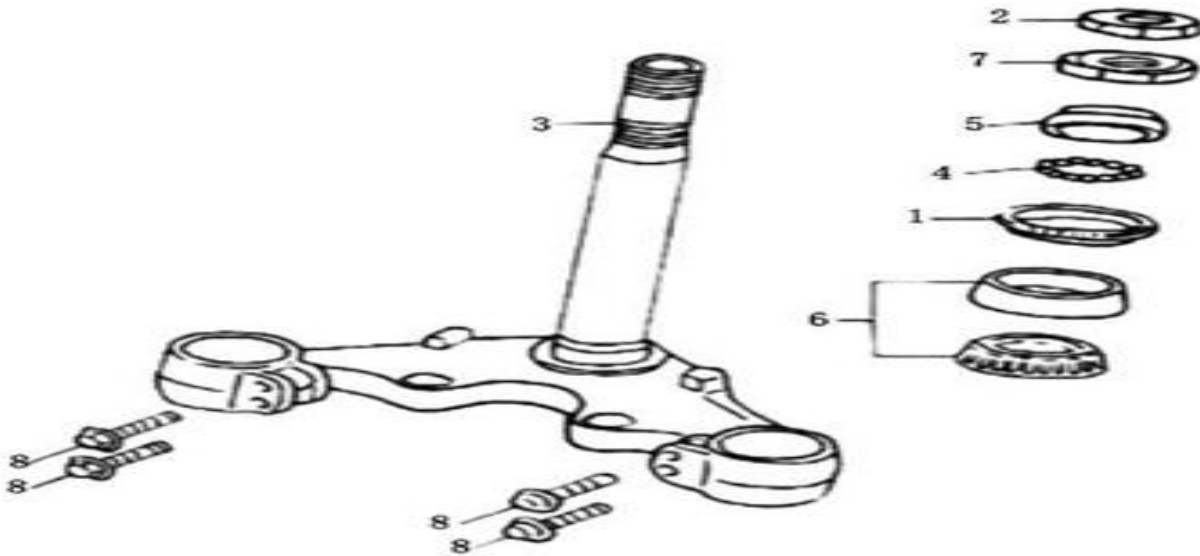

F-8 STEERING STEM

REF NO	PART NO	CHINESE	DESCRIPTION	QTY
1	TK4F0801		RACE,STEERING TOP BAL L	1
1	TK4F0802		NUT,STEERING STEM LOCK	1
2	TK4F0803		STEM COMP.,STEERING	1
3	TK4F0804		RALL ASS'Y.,STEERING UPPER	1
4	TK4F0805		RACE,STEERING UPPER	1
5	TK4F0806	207107E	REARING,STEERING BOTTOM	1
6	TK4F0807		THREAD COMP. TOP	1
7	TK4F0808		BOLT FLANGE M10x50	4