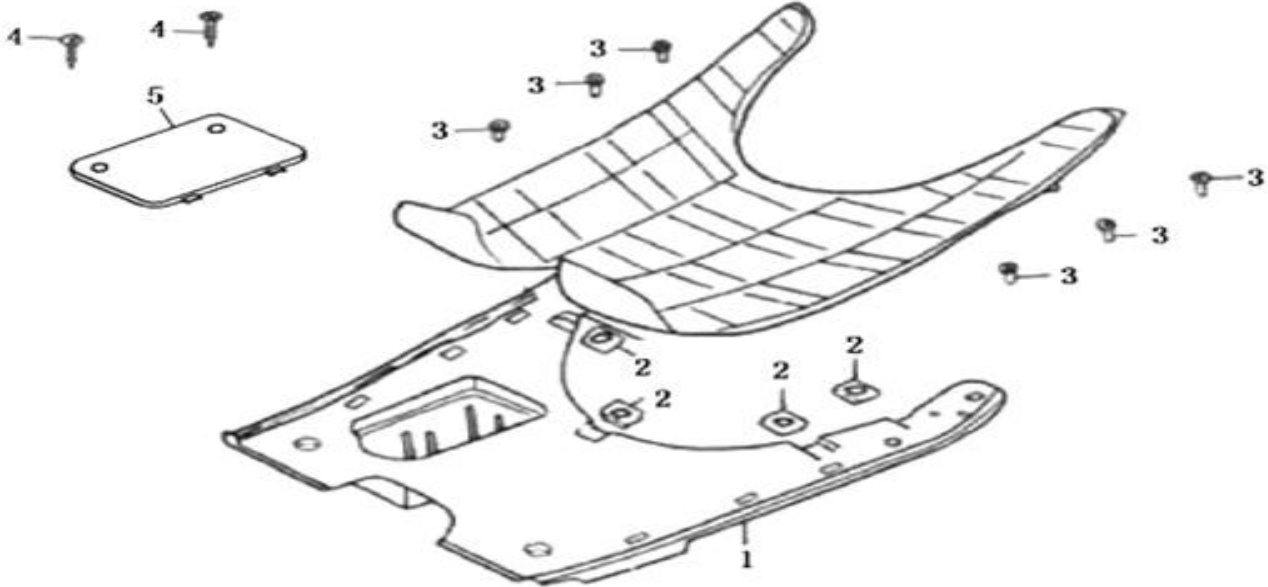

E-13 ENGINE ATTACHMENT

Ref No	Part No	Chinese	Description	Qty
1	TBFF2601		STARTING SHAFT	1
2	TBFF2602	M6×25	SCREW 6×25	1

F-17 . CENTER COVER, BODY COVER

REF NO	PART NO	CHINESE	DESCRIPTION	QTY
2	TK4F1702	4.8	NUT,CLIP,4.8	5
4	TK4F1704		COVER ASS'Y.,CENTER	1
5	TK4F1705		COVER ASS'Y.,CENTER	1
6	TK4F1706		RR.CARRIER	1
7	TK4F1707		COVER RR.CARRIER	1
8	TK4F1708		COVER,PLUG MAINTENANCE	1
9	TK4F1709		COVER ASS'Y.MSPARK PLUG MAINTENANCE	1
2007.10.01	TK4F1710		COVER R.BODY	1
2007.10.02	TK3F1710		COVER R.BODY	1
11	TK4F1711		COVER RR UPPER	1
12	TK4F1712		COVER,RR,UNDER	1
13	TK4F1713		MAT,R,SILENCE	1
14	TK4F1714		GRILLE R,SILENCE	1
2007.01.15	TK4F1715		COVER.,L.BODY	1
2007.02.15	TK3F1715		COVER.,L.BODY	1
16	TK4F1716		MAT,L,SILENCE	1
17	TK4F1717		GRILLE,L,BODY COVER	1
19	TK4F1719	ST4.8×16	SCREW SPECIAL 4.8×16	5
20	TK4F1720	ST	SCREW,UPPER COVER SET, M4.8×16	11
21	TK4F1721	M6×10	SCREW,SPECIAL M6×10	6
22	TK4F1722	ST4.2×16	SCREW PAN4.2×16	2
23	TK4F1723	ST4.8×12	SCREW TAPPING 4.8×12	2
24	TK4F1724	M8×16	BOLT FLANGE 8×16	2
25	TK4F1725	M6×12	BOLT FLANGE M6×12	4
26	TK4F1726		LENS R. DECORATION PLATE R	1
27	TK4F1727		LENS L DECORATION PLATE R	1