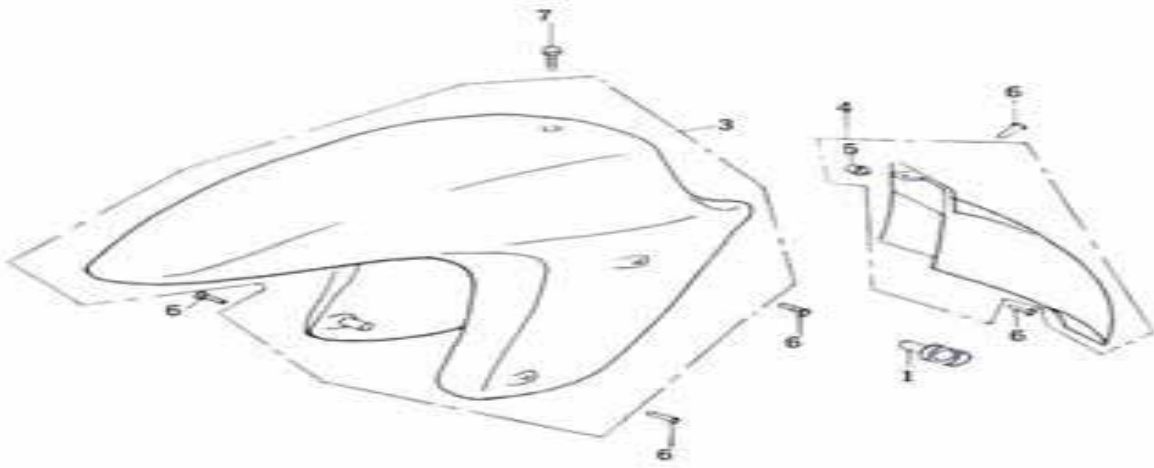

F-7 FRONT FENDER

REF NO	PART NO	CHINESE	DESCRIPTION	QTY
1	TK4F0701		GROMMET,WIRE	1
3	TK4F0703		FENDER A ASS'Y.,FR	1
4	TK4F0704		FENDER B ASS'Y.,FR	1
5	TK4F0705	M6	NUT,CLIP 6mm	1
6	TK4F0706	M6x12	BOLT,SPECIAL 6x12	6
7	TK4F0707	M6x16	BOLT,FLANGE, 6x16	1