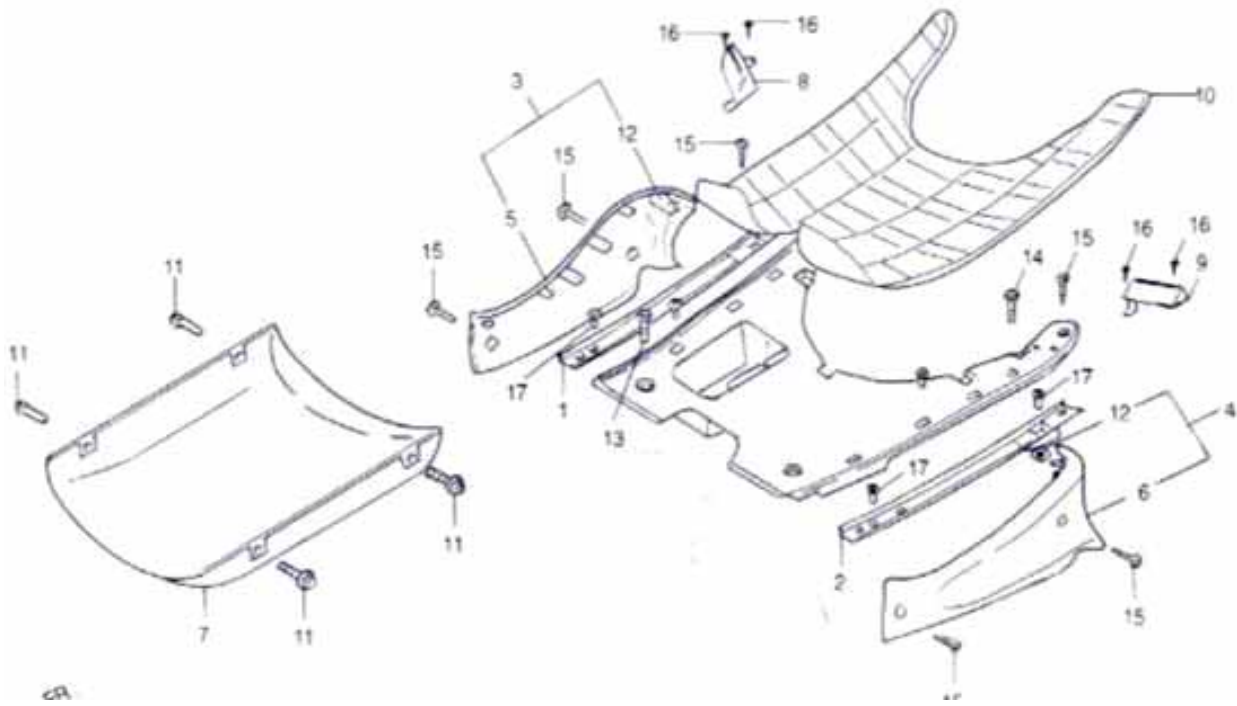

F-13 . FLOOR SIDE COVER

REF NO	PART NO	CHINESE	DESCRIPTION	QTY
1	TK4F1301		BASE COMP.,R.FLOOR	1
1	TK4F1302		BASE COMP.,L.FLOOR	1
2	TK4F1303		COVER ASS'Y R FLOOR SIDE	1
2	TK4F1304		COCER ASS'Y.,L.FLOOR SIDE	1
3	TK4F1305		COVER,R.FLOOR SIDE	1
4	TK4F1306		COVER L FLOOR SIDE	1
5	TK4F1307		COVER ,UNDER	1
6	TK4F1308		STEP,R.PILLION	1
7	TK4F1309		STEP,R.PILLION	1
8	TK4F1310		MAT,FLOOR	1
9	TK4F1311	M5×16	SCREW UPPER COVER SET, 5×16	11
10	TK4F1312	M5	NUT,CLIP 5MM	19
11	TK4F1313	M6×20	BOLT,WASHER 6×20	2
12	TK4F1314	M6×28	BOLT,WASHER 6×28	2
13	TK4F1315	M6×12	SREW,WASHER M6×12	10
14	TK4F1316	ST4.8×16	SCREW TAPPING 4.8×16	8
15	TK4F1317	M6×10	BOLT,FLANGE, 6×10	1