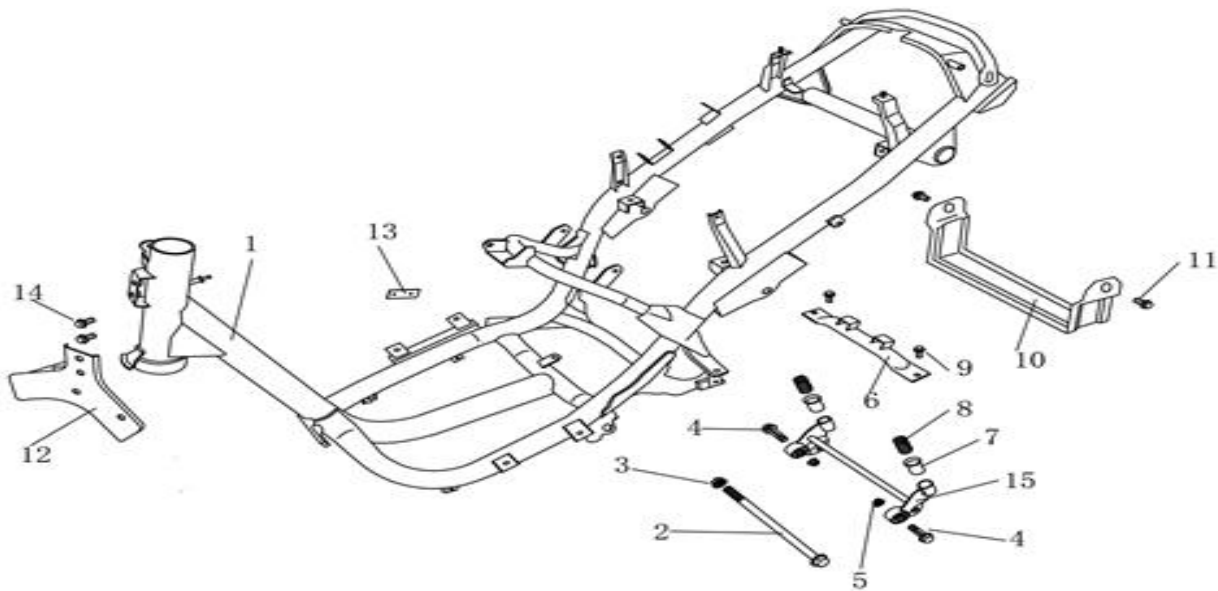

F-25 FRAME BODY ASS'Y

REF NO	PART NO	CHINESE	DESCRIPTION	QTY
1	TB4F2501		BODY GOMP.,FRAME	1
1	TB4F1102		BOLT, ENGINE HANGER	1
2	TBFF1103	M12×1.25	FLANGE U NUT M12×1.25	1
3	TBFF1104		E/G MOUNTING BOLT	2
4	TBFF1105	M10×1.25	FLANGE U NUT M10×1.25	2
5	TK4F2512		STAY,LUGGAGE	1
6	TBFF1107		DAMPER	2
7	TBFF1108		SPRING	2
8	TK4F2509	M6×16	BOLT M6×16	2
9	TJ7F3010		STAY,FUEL TANK SUPPORT	1
10	TB4F2511	M6×12	BOLT M6×12	2
11	TK4F2512		STAY,HEAD LIGHT	1
12	TK4F2513		PLATE MANUFACTURER'S DATA PLATE	1
13	TK4F2514	M8×20	BOLT M8×20	2
14	TB4F1115		HANGER COMP ENGINE	1