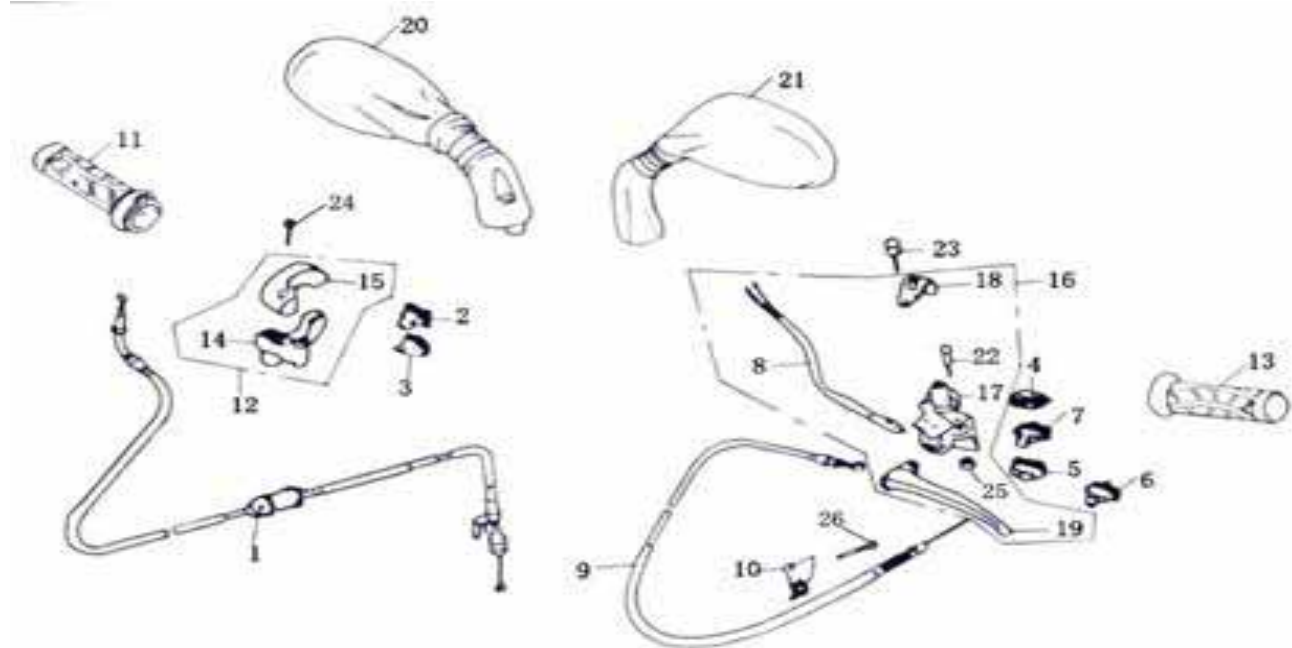

F-1 HEAD LIGHT

REF NO	PART NO	CHINESE	DESCRIPTION	QTY
1	TK4F0101		HEAD LIGHT ASS'Y	1
2	TK4F0102		RUBBER JOINT	2
3	TK4F0103		BULB MARKER LIGHT	2
4	TK4F0104	ST3.6x8	SCREW TAPPING ST 3.6x8	4

F-2 SPEEDO METER

REF NO	PART NO	CHINESE	DESCRIPTION	QTY
1.	TK4F0201	12V.3.4W	BULB WEDGE BASE 12V.3.4W	2
2.	TK4F0202	12V.7W	BULB WEDGE BASE 12V.7W	3
3.	TK4F0203		SPEEDOMETER ASS	1
4.	TJ7F2905		FLASHER	1
5.	TK4F0205		CABLE COMP.,SPEEDOM	1
6.	TK4F0206		SCREW TAPPING	3