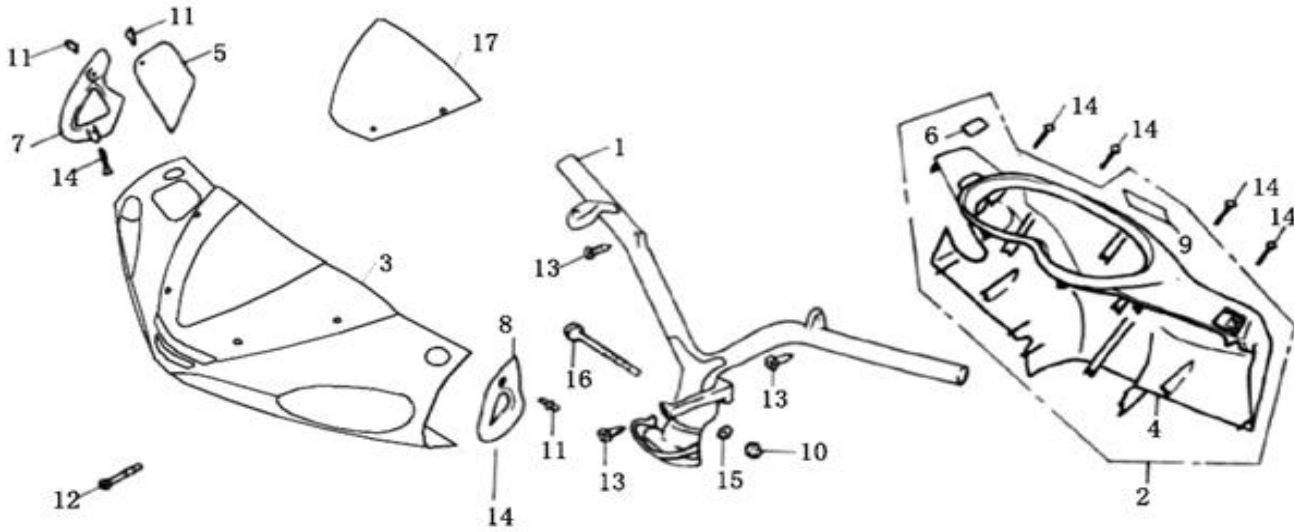

F-5 / STEERING HANDLE/HANDLE COVER

REF NO	PART NO	CHINESE	DESCRIPTION	QTY
1	TK4F 0501		HANDLE COMP.,STEERING	1
1	TK4F 0502	6	COVER ASS'YHANDLERR	1
2	TK4F 0503		COVER FR.HANDLE	1
3	TK4F 0504		COVER RR HANDLE	11
2	TK4F 0505		LID,BRAKE FLUID MAINTANCE	1
3	TK4F 0506		WINDOW,BRAKE FLUID CHECK	1
4	TK4F 0507		COVER FR.HANDLE R.SIDE	1
5	TK4F 0508		COVER FR.HANDLE L.SIDE	1
6	TK4F 0509		MARK,DRIVE CAUTION	1
7	TK4F 0510	M10×1.25	NUT,U,10MM	3
8	TK4F 0511		RIBET,SCREW	3
9	TK4F 0512	M5×30	SCREW,WASHER, M5×30	1
10	TK4F 0513	ST4.8×12	SCREW ST4.8×12	7
11	TK4F 0514		SCREW ST4.2×12	6
12	TK4F 0515		NUT	1
13	TK4F 0516	M10×38	BOLT,FLANGE,10×38	1
14	TK4F 0517		SET OFF CAKE	1