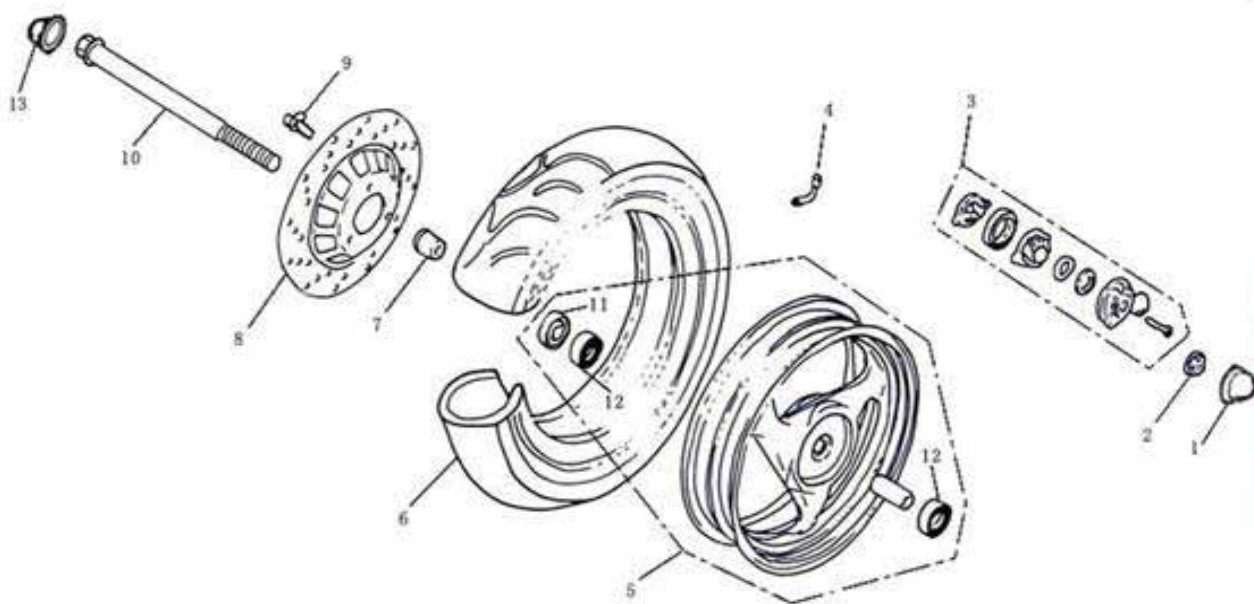

F-10 FRONT WHEEL

REF NO	PART NO	CHINESE	DESCRIPTION	QTY
1	TK4F1001		RUBBER PROTECTOR,L	1
2	TK4F1002	M12x1.25	NUT,FLANGE 12MM	1
3	TK4F1003		GEAR.SPEEDOMETER	1
4	TK4F1004		VALVE,RIM,TR412	1
5	TB4F1005		WHEEL,FR.DISTANCE	1
6	TB4F1006		TIRE ASS'Y.	1
7	TK4F1007		BUSH SHAFT	1
8	TK4F1008		DISK FR.BRAKE	1
9	TK4F1009		BOLT,SPECLAL FLANCE	3
10	TK4F1010		AXLE,FR,WHEEL	1
11	TK4F1011		OIL SEAL	1
12	TK4F1012		BEARING	2
13	TK4F1013		RUBBER PROTECTOR,R	1