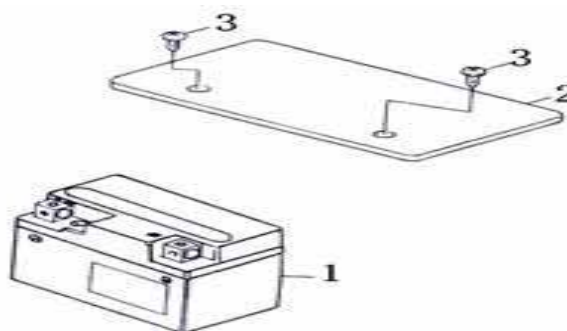

F-15 BATTERY

REF NO	PART NO	CHINESE	DESCRIPTION	QTY
1.	TBFF2305	12V,4AH	BATTERY ASSY.	1
2.	TK4F1502		COVER BATTERY	1
3.	TK4F1503	ST4.8×16	SCREW TAPPING 4.8×16	2