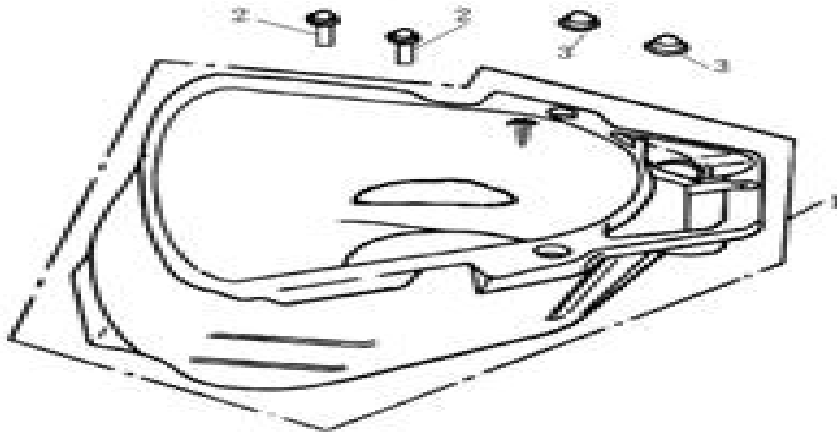

F-16 LUGGAGE BOX

REF NO	PART NO	CHINESE	DESCRIPTION	QTY
1	TK4F1601		BOX ASS'..LUGGAGE	1
1	TK4F1602		BOLT	2
2	TK4F1603		NUT	2
3	TK4F1604		Cover	1
4	TK4F1605		Cover	1