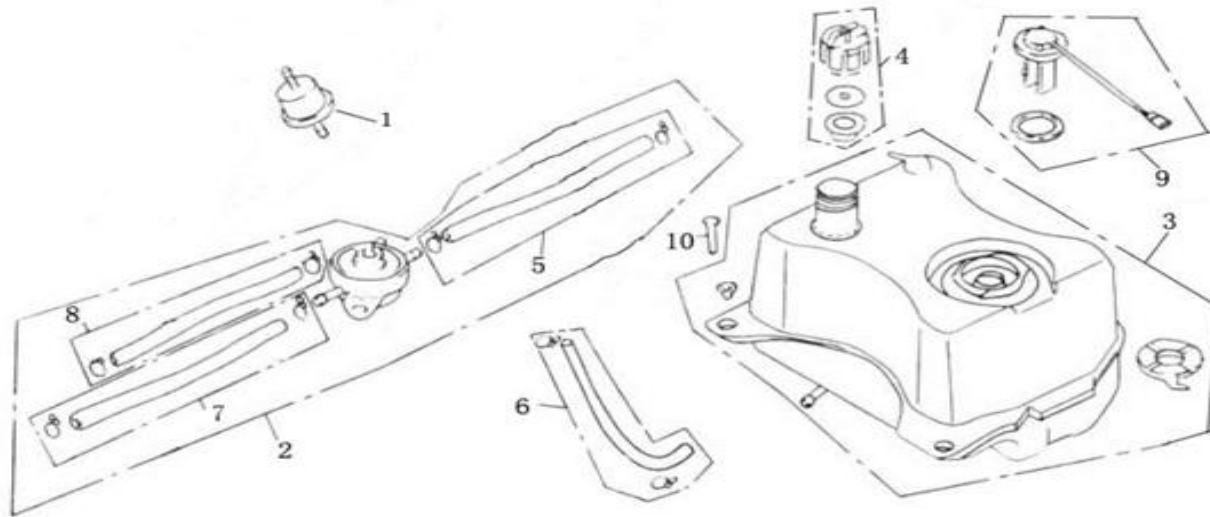

F-14 FUEL TANK ASSY

REF NO	PART NO	CHINESE	DESCRIPTION	QTY
1	TK4F1401		STRAINER ASS'Y.FUEL	1
1.	TK4F1402		COCK SET FUEL	1
2.	TK4F1403		FANK ASS'Y.,FUEL	1
2	TK4F1404		BODY,FUEL CAP	1
3	TK4F1405		TUBE A ASS'Y	1
4	TK4F1406		TUBE A ASS'Y	1
5	TK4F1407		TUBE A ASS'Y	1
6	TK4F1408		TUBE A ASS'Y	2
7	TK4F1409		UNIT FUEL	1
8	TK4F1410	M6×12	BOLT,FLANGE 6×16	2