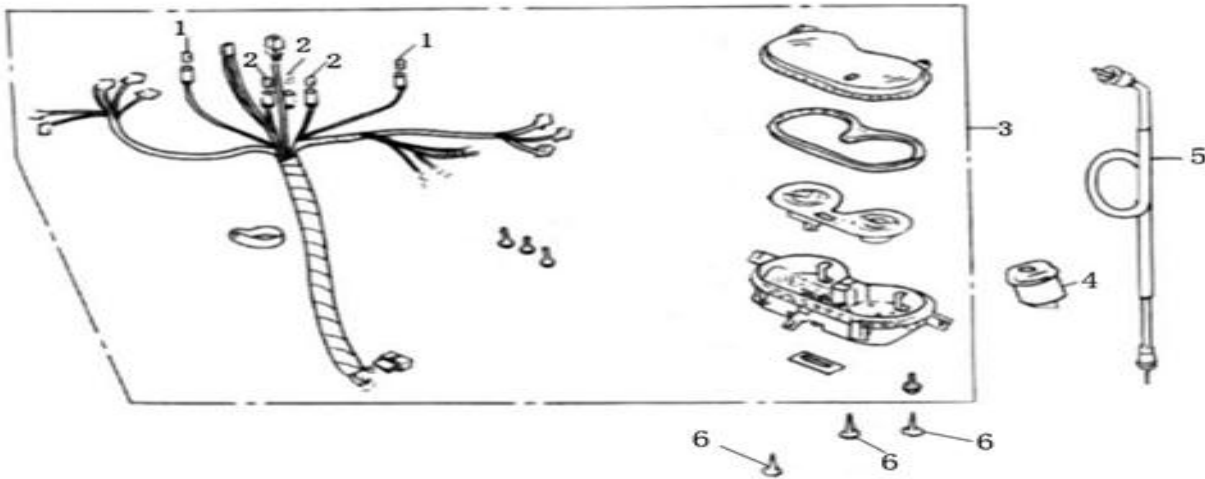

F-1 HEAD LIGHT

REF NO	PART NO	CHINESE	DESCRIPTION	QTY
1	TK4F0101		HEAD LIGHT ASS'Y	1
2	TK4F0102		RUBBER JOINT	2
3	TK4F0103		BULB MARKER LIGHT	2
4	TK4F0104	ST3.6x8	SCREW TAPPING ST 3.6x8	4

F-2 SPEEDO METER

REF NO	PART NO	CHINESE	DESCRIPTION	QTY
1.	TK4F0201	12V.3.4W	BULB WEDGE BASE 12V.3.4W	2
2.	TK4F0202	12V.7W	BULB WEDGE BASE 12V.7W	3
3.	TK4F0203		SPEEDOMETER ASS	1
4.	TJ7F2905		FLASHER	1
5.	TK4F0205		CABLE COMP.,SPEEDOM	1
6.	TK4F0206		SCREW TAPPING	3