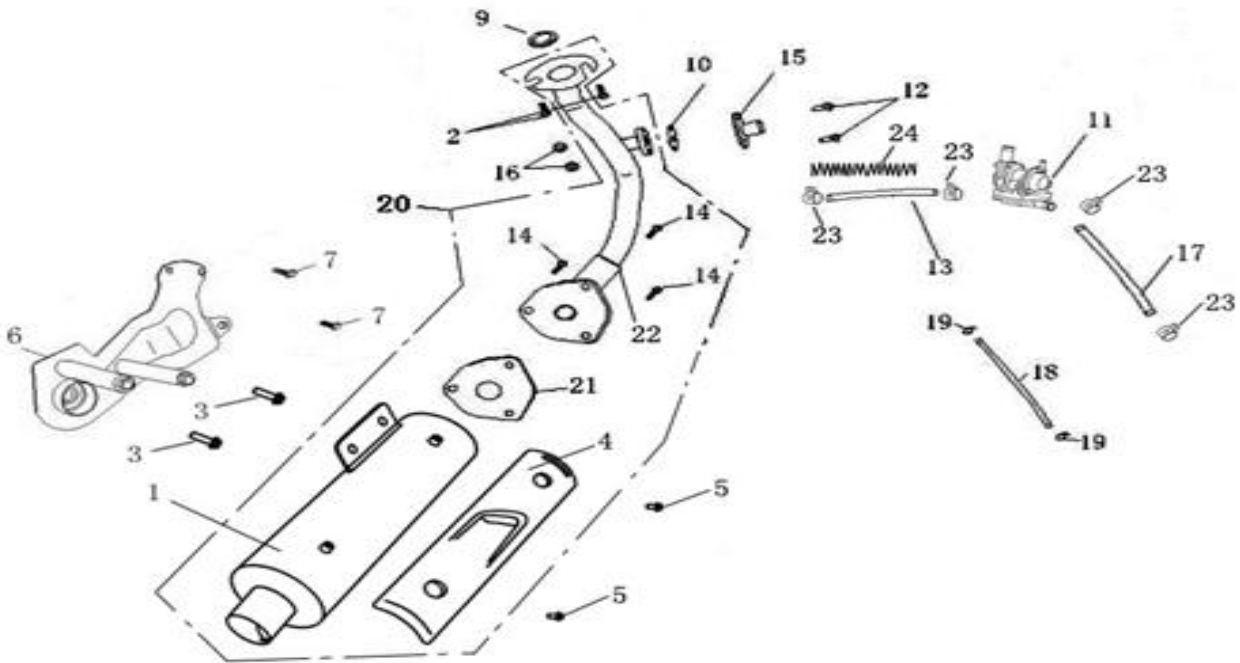

F-19 EXHAUST MUFFLER

REF NO	PART NO	CHINESE	DESCRIPTION	QTY
1	TB4F0601		MUFFLER JOINTING COMP	1
15	TBFF0602	M6×16	BOLT M6×16	2
16	TBFF0603	M8×40	BOLT M8×40	2
17	TBKF0604		SHIELD	1
18	TBKF0605	M6×12	BOLT M10×12	2
19	TB4F0606		COVER EXHAUST	1
2	TB4F0607	M6×25	BOLT M6×25	2
9	TBFF0609		GROMMET EXHAUSTPIPE	2
10	TBFF0610		GASKET	1
11	TBFF0611		VALVE SECOND AIR IN	1
12	TBFF0612	M6×12	BOLT M6×12	2
13	TBFF0613		RUBBER TUBE HIGH TEMPERATURE	1
14	TBFF0614	M8×20	BOLT M8×20	3
15	TBFF0615		SYNTHETASE	1
16	TBFF0616		NUT	2
17	TBFF0617		RUBBER TUBE LOW TEMPERATURE	1
18	TBFF0618		RUBBER TUBE	1
19	TBFF0619	9	CLIP 9	2
20	TBFF0620		MVFFLER ASSY	1
21	TBFF0621		GASKET	1
22	TB4F0622		VENT-PIPE	1
23	TBFF0623		CLIP	4
24	TBFF0624		SPRING	1