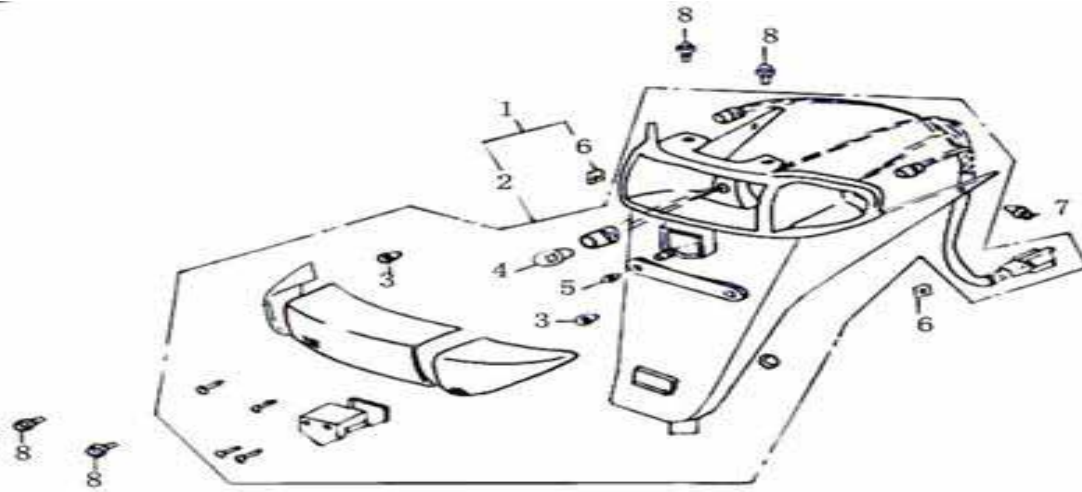

F-23 REAR COMBINATION LIGHT

REF NO	PART NO	CHINESE	DESCRIPTION	QTY
1	TK4F2301		LIGHT ASS'Y RRCOMBINATION	1
2	TK4F2302		LIGHT ASS' YRR,COMBINATION	1
3	TK4F2303	(12V10W)	BULB WINKER (12V10W)	2
4	TK4F2304		BULB LICENCE	2
5	TK4F2305		BULB LICENCE	1
1.	TK4F2306	4.8	NUT CLIP 5MM	2
6	TK4F2307	ST4.8×16	CLIP BODY COVER	2
7	TK4F2308	M6×12	BOLT WASHER 6×12	4