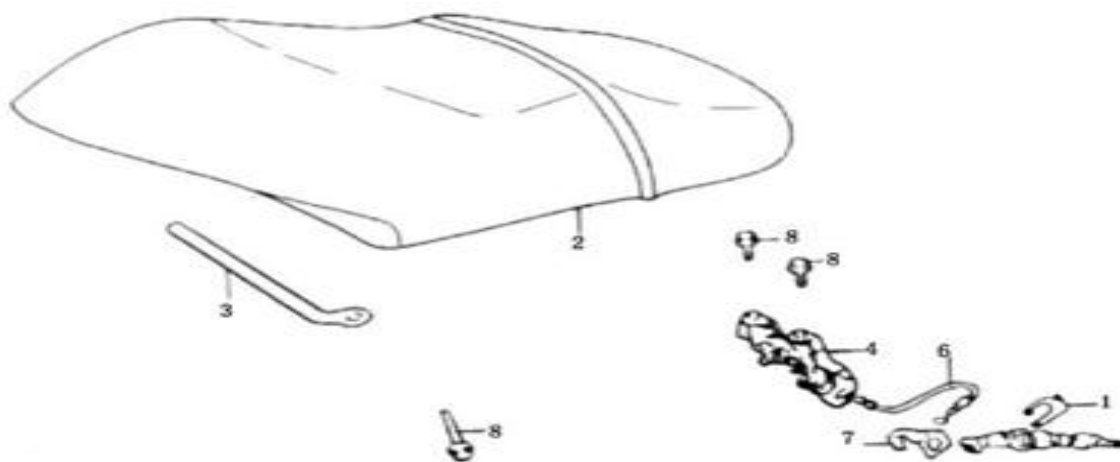

F-12 SEAT

REF NO	PART NO	CHINESE	DESCRIPTION	QTY
1	TK4F1201		SPRING,LOCK KEY SETTING	2
1	TK4F1202		ASS'Y.,DOUBLE	1
2	TK4F1203		PIN,SEAT HINGE	1
3	TK4F1204		CATCH COMP.,SEAT	1
6	TK4F1206		CABLE,SEAT LOCK	1
7	TK4F1207		STAY,SEAT LOCK CABLE	1
8	TK4F1208	6×12	BOLT,FLANGE 6×12	4