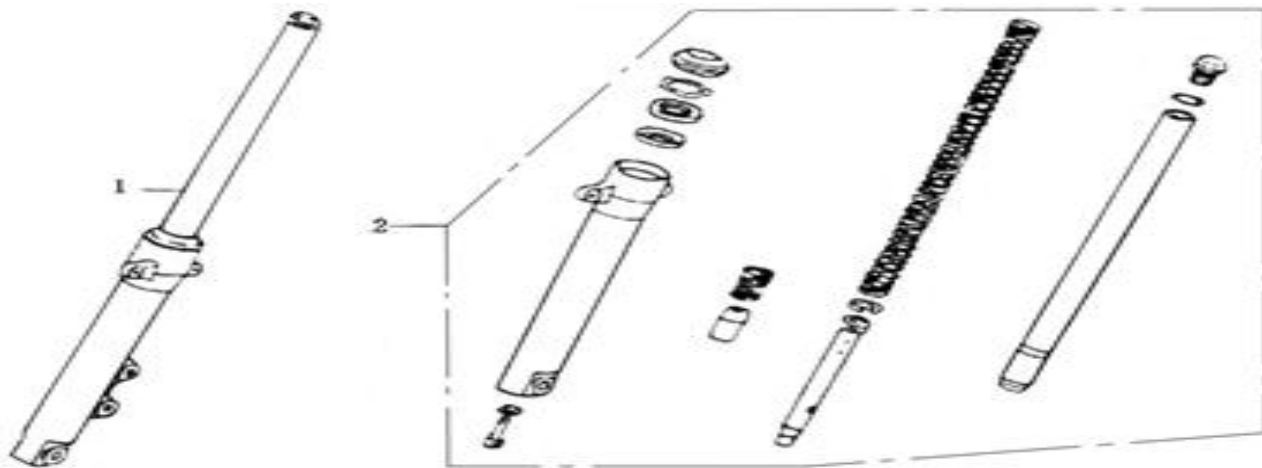

F-9 FRONT FORK

REF NO	PART NO	CHINESE	DESCRIPTION	QTY
1	TK4F0901		FORK ASS'Y., R.FR	1
2	TK4F0902		FORK ASS'Y.,L.FR	1