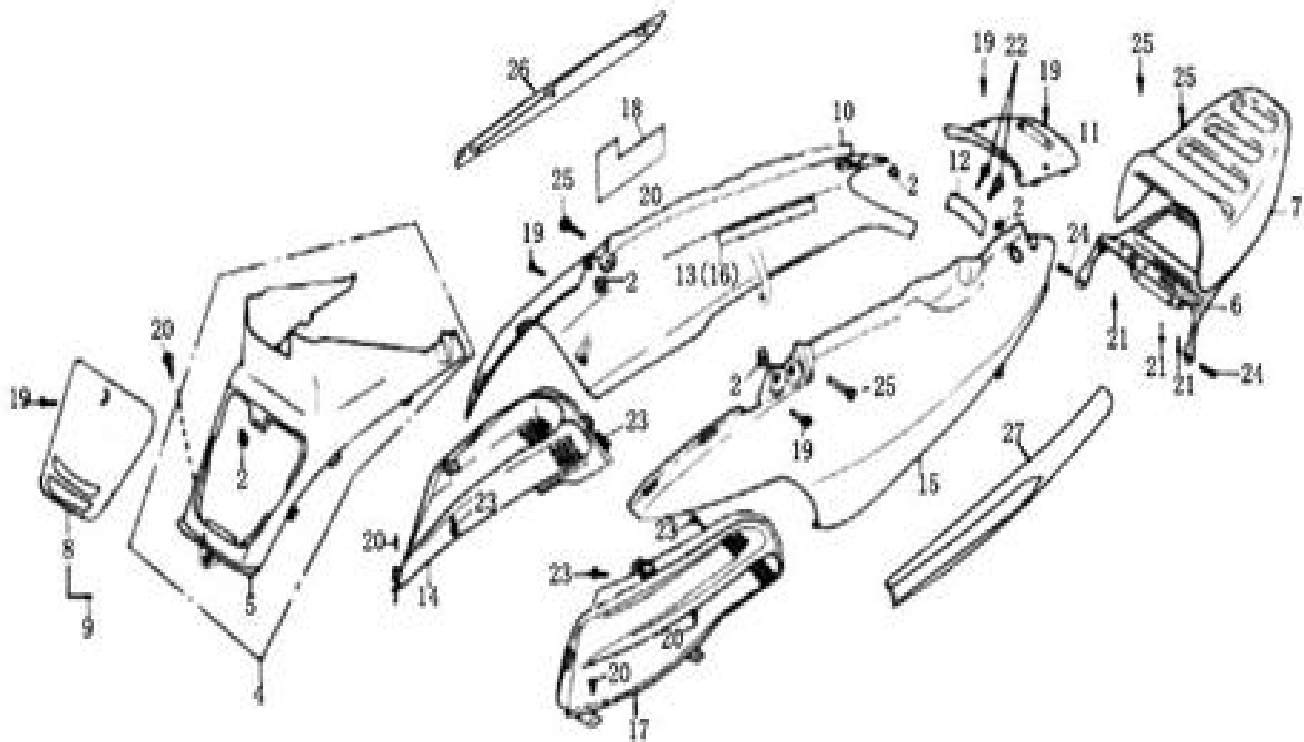

E-13 ENGINE ATTACHMENT

Ref No	Part No	Chinese	Description	Qty
1	TBFF2601		STARTING SHAFT	1
2	TBFF2602	M6×25	SCREW 6×25	1

F-17 . CENTER COVER, BODY COVER

REF NO	PART NO	CHINESE	DESCRIPTION	QTY
2	TK4F1702	4.8	NUT,CLIP,4.8	5
4	TK4F1704		COVER ASS'Y.,CENTER	1
5	TK4F1705		COVER ASS'Y.,CENTER	1
6	TK4F1706		RR.CARRIER	1
7	TK4F1707		COVER RR.CARRIER	1
8	TK4F1708		COVER,PLUG MAINTENANCE	1
9	TK4F1709		COVER ASS'Y.MSPARK PLUG MAINTENANCE	1
2007.10.01	TK4F1710		COVER R.BODY	1
2007.10.02	TK3F1710		COVER R.BODY	1
11	TK4F1711		COVER RR UPPER	1
12	TK4F1712		COVER,RR,UNDER	1
13	TK4F1713		MAT,R,SILENCE	1
14	TK4F1714		GRILLE R,SILENCE	1
2007.01.15	TK4F1715		COVER.,L.BODY	1
2007.02.15	TK3F1715		COVER.,L.BODY	1
16	TK4F1716		MAT,L,SILENCE	1
17	TK4F1717		GRILLE,L,BODY COVER	1
19	TK4F1719	ST4.8×16	SCREW SPECIAL 4.8×16	5
20	TK4F1720	ST	SCREW,UPPER COVER SET, M4.8×16	11
21	TK4F1721	M6×10	SCREW,SPECIAL M6×10	6
22	TK4F1722	ST4.2×16	SCREW PAN4.2×16	2
23	TK4F1723	ST4.8×12	SCREW TAPPING 4.8×12	2
24	TK4F1724	M8×16	BOLT FLANGE 8×16	2
25	TK4F1725	M6×12	BOLT FLANGE M6×12	4
26	TK4F1726		LENS R. DECORATION PLATE R	1
27	TK4F1727		LENS L DECORATION PLATE R	1