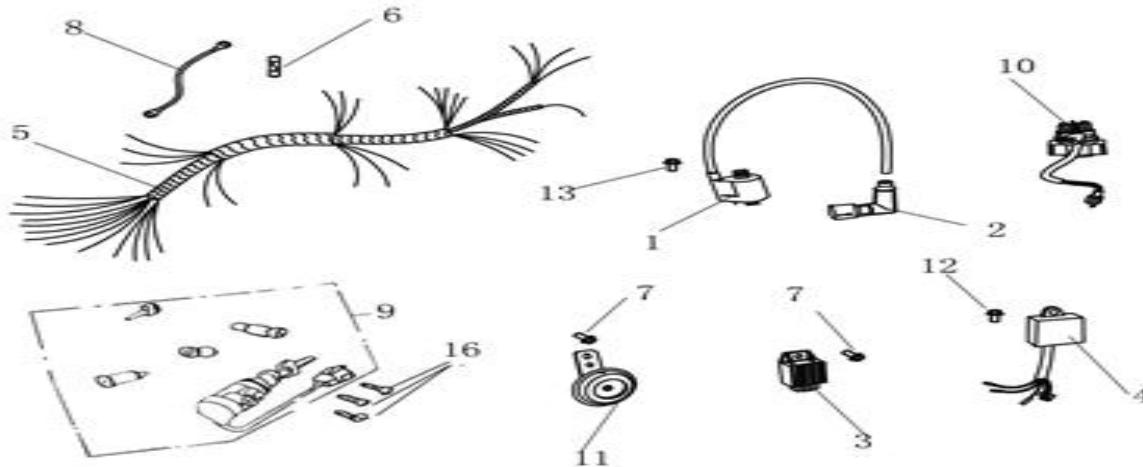

F-24 WIRE HARNESS. IGNITION COIL

REF NO	PART NO	CHINESE	DESCRIPTION	QTY
1	TBFF2303A		IGNITON COIL COMP	1
2	TBFF2320		CAP ASSY.SPARK PLUG	1
3	TBFF2401A		REGULATER COMP	1
4	TBFF2301		C.D.I	1
5	TB4F2306		HARNESS,WIRE	1
6	TBFF2308		FUSE	1
7	TBFF2402	M6×12	BOLT 6×12	2
8	TB4F2307		WIRE, ACCUMULATOR	1
9	TK4F2409		LOCKS COMP	1
10	TJ7F2908		RELAY	1
11	TJ7F2909		HORN	1
12	TBFF2302	M6×16	BOLT 6×16	1
13	TBFF2304	GB818	SCREW 5×20	1
16	TK4F2416	M6×20	BOLT,SOCKET M6×20	3