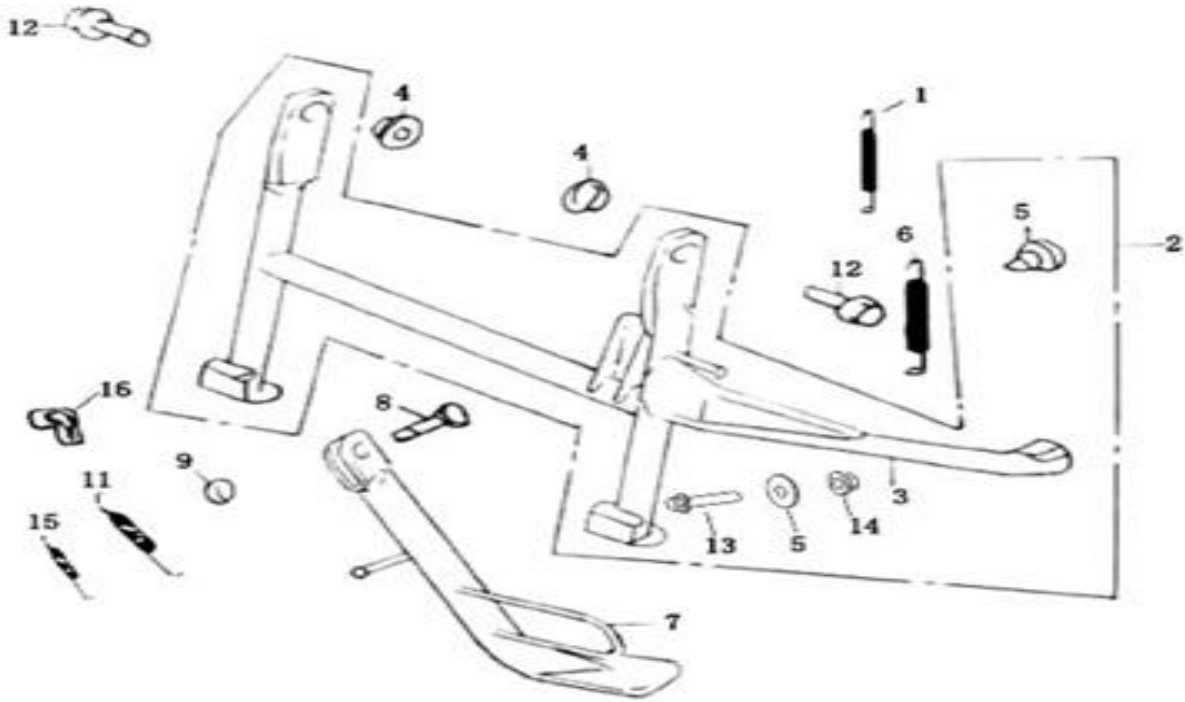

F-20 MAIN STAND. KICK STARTER ARM

REF NO	PART NO	CHINESE	DESCRIPTION	QTY
1	TBFF1722	II	SPRING,MAIN STANDII	1
2	TB4F2002		STAND ASS'Y.,MAIN	1
3	TB4F2003		STAND COMP.,MAIN	1
4	TB4F2004		COLLAR,MAIN STAND	2
5	TB4F2005		SPRING,MAIN STAND	1
6	TB4F1706	I	SPRING,MAIN STANDI	1
7	TB4F2007		BAR COMP.,SID STAND	1
8	TB4F2008		BOLT SIDE STAND	1
9	TB4F2009	M10×1.25	NUT,HEX,10MM	1
11	TBFF1714	1	TENSION SPRING	1
12	TB4F2012	M10×25×1.25	BOLT,FLANGE M10×25×1.25	1
13	TB4F2013	M6×30	BOLT,FLANGE	6
14	TB4F2014	M6	NUT	1
15	TBFF1720	2	TENSION SPRING	1
16	TJ7F0305		IRON SLICE	1
17	QBC-34500-0000		CUTOFF SWITCH	1