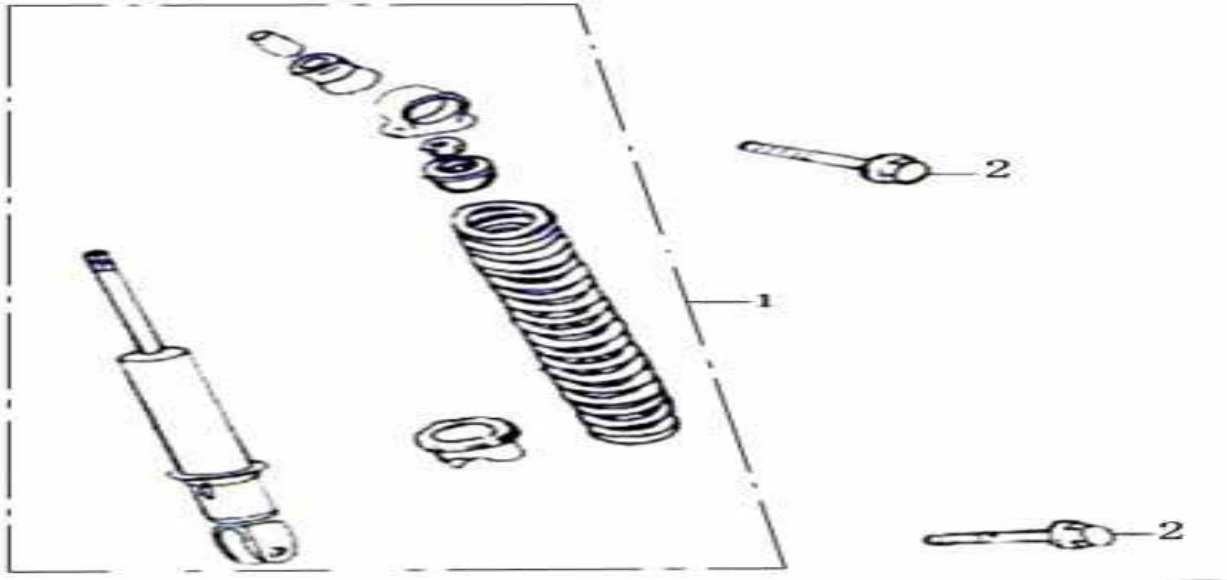

F-22 PEAR CUSHION ASSY